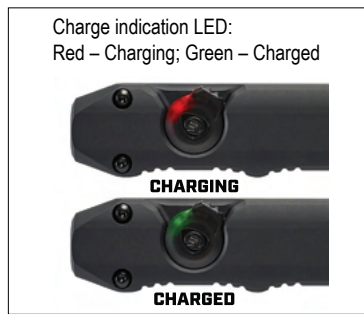

WEDGE®

COMPACT, RECHARGEABLE, HIGH-PERFORMANCE
EDC FLASHLIGHT

Deep carry pocket clip attaches on either side of light

Rotatable switch – Constant on or THRO® momentary mode

Designed for deep pocket carry

Charge indication LED:
Red – Charging; Green – Charged

USB-C rechargeable
Lithium polymer battery charges in 3 hours

Material/Lens Machined aluminum alloy case. Type II MIL-Spec anodized finish; Polycarbonate Lens.

Dims/Weight Length: 5.46 in. (13.87 cm) Width: 0.60 (1.52 cm) Height: 1.00 in. (2.54 cm)
Weight: 3.3 oz. (93.5 grams) with battery

Light Source/ Output White LED, impervious to shock with a 50,000 hour lifetime
Features two lighting modes: Constant on and THRO® (Temporarily Heightened Regulated Output) mode for maximum brightness – 300 lumens; 69m beam; runs 3 hours – THRO®: 1,000 lumens; 110m beam; 35 second burst

Switch Rotatable switch – Constant on operation and THRO® momentary mode

Battery USB-C rechargeable Lithium polymer battery charges in 3 hours
Charge indication LED: Red – Charging; Green – Charged

Features