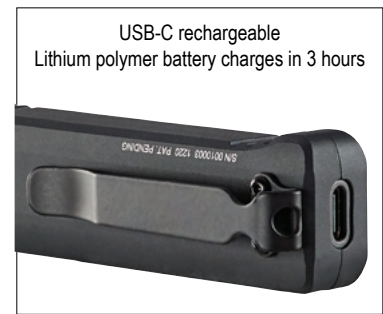

WEDGE®

COMPACT, RECHARGEABLE, HIGH-PERFORMANCE
EDC FLASHLIGHT

Deep carry pocket clip attaches on either side of light

Rotatable switch – Constant on or THRO® momentary mode

Designed for deep pocket carry

Charge indication LED:
Red – Charging; Green – Charged

USB-C rechargeable
Lithium polymer battery charges in 3 hours

Material/Lens Machined aluminum alloy case. Type II MIL-Spec anodized finish; Polycarbonate Lens.

Dims/Weight Length: 5.46 in. (13.87 cm) Width: 0.60 (1.52 cm) Height: 1.00 in. (2.54 cm)
Weight: 3.3 oz. (93.5 grams) with battery

Light Source/ Output White LED, impervious to shock with a 50,000 hour lifetime
Features two lighting modes: Constant on and THRO® (Temporarily Heightened Regulated Output) mode for maximum brightness – 300 lumens; 69m beam; runs 3 hours – THRO®: 1,000 lumens; 110m beam; 35 second burst

Switch Rotatable switch – Constant on operation and THRO® momentary mode

Battery USB-C rechargeable Lithium polymer battery charges in 3 hours
Charge indication LED: Red – Charging; Green – Charged

Features